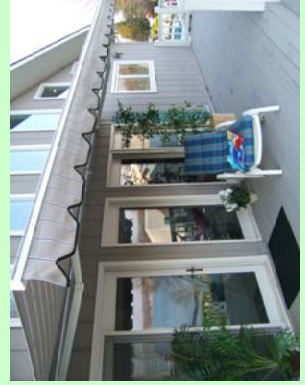

Retractable Awnings...

540-871-0373